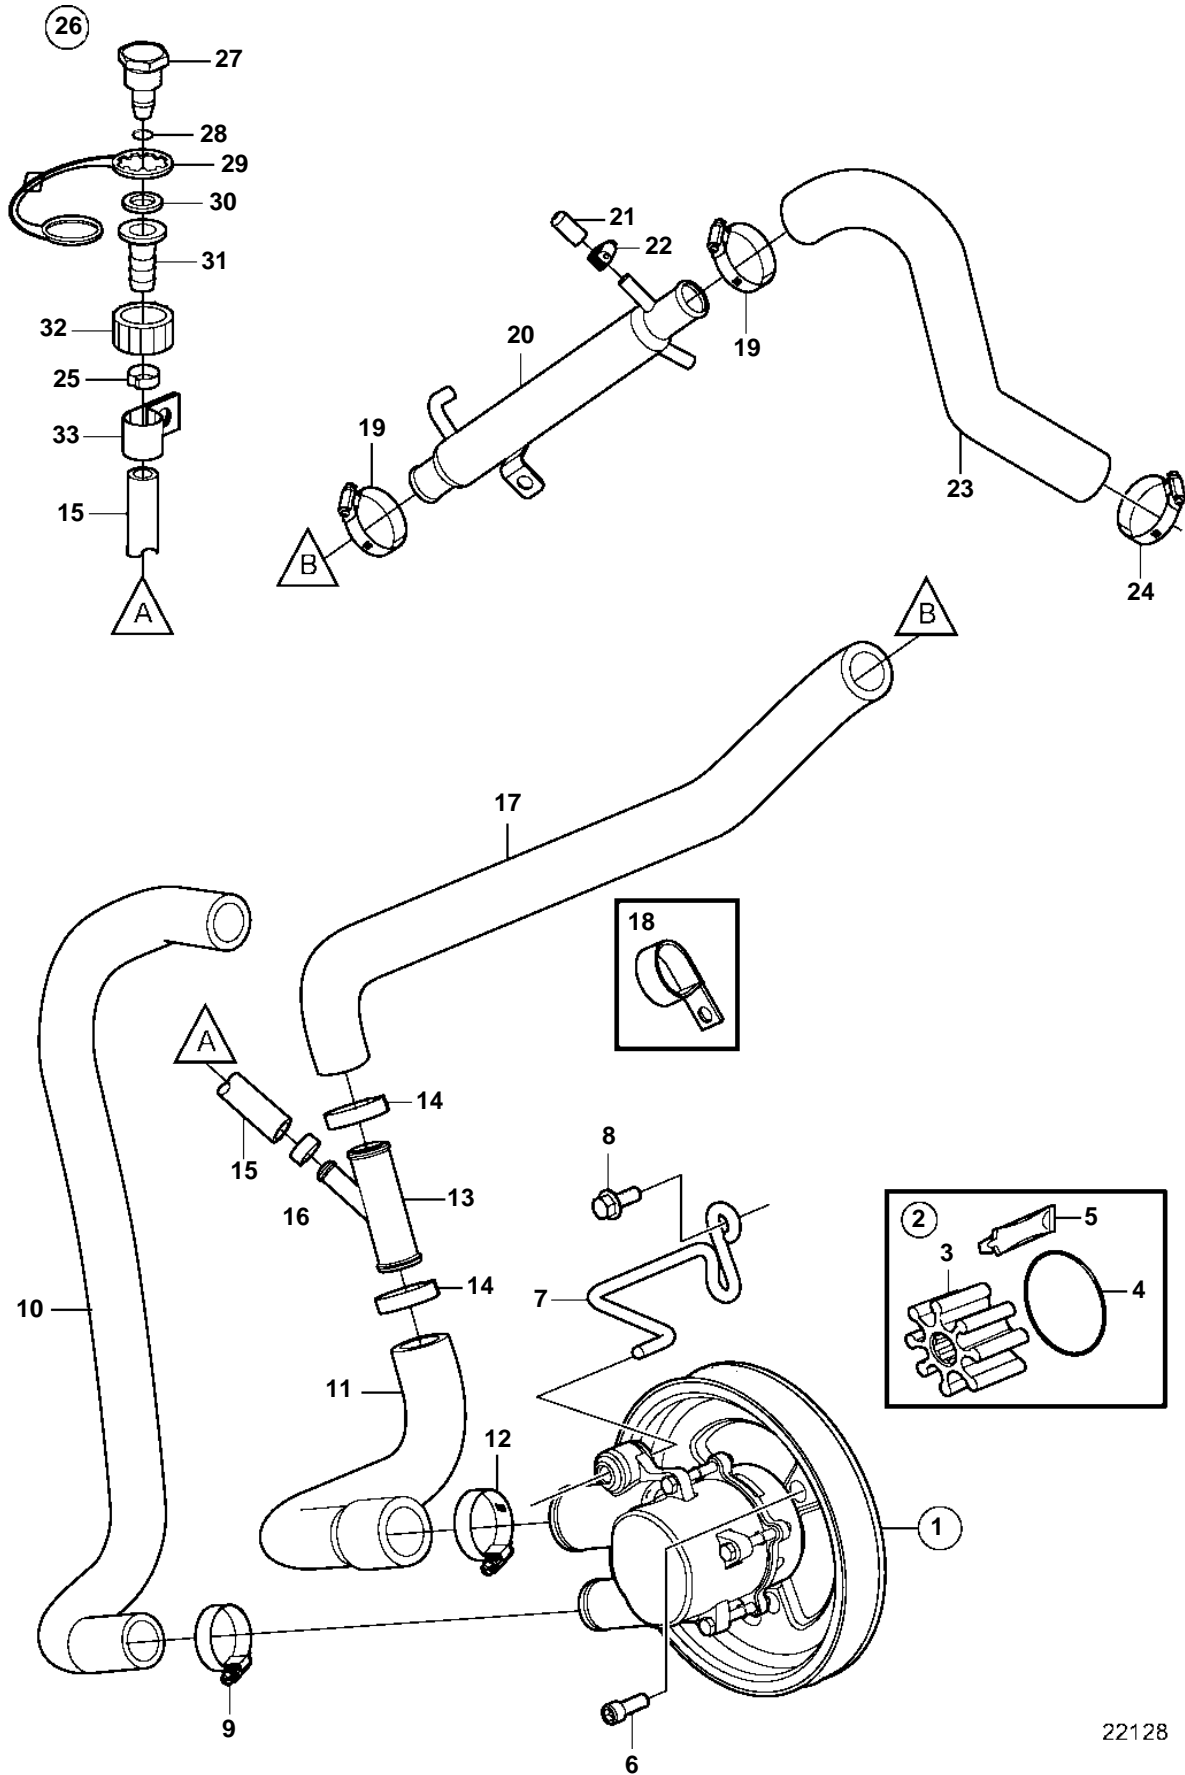

4.3GXIE-M

22128

4.3GXIE-M

REF	PART NO.	QTY	DESCRIPTION	NOTES
1	21212799	1	Pump	
2	21213664	1	· Impeller kit	
3		1	· · Impeller	not sold separately
4	3858938	1	· · O-ring	
5		1	· · Lubricant, glycerin	not sold separately
6	3857939	3	Screw	
7	3595464	1	Bracket	
8	3860163	2	Screw	
9	3863441	1	Hose clamp	
10	3817817	1	Hose	
11	3817822	1	Hose	
12	3863440	1	Hose clamp	
13	3862699	1	T-pipe	
14	982645	2	Clamp	
15	3862901	1	Hose	
16	983168	1	Clamp	
17	3862633	1	Hose	
18	3853312	1	Clamp	
19	3863444	2	Hose clamp	
20	3862629	1	Oil cooler	
21	3856766	1	Cardboard tube	
22	3860413	1	Hose clamp	
23	3817579	1	Hose	
24	3812302	1	Hose clamp	
25	983146	1	Clamp	
26	3807440	1	Connector	
27		1	· Cap	not sold separately
28	942978	1	· O-ring	
29	3862082	1	· Retainer	
30	3807664	1	· Washer	
31		1	· Connector	not sold separately
32		1	· Connector	not sold separately
33	3862891	1	Attaching clamp	